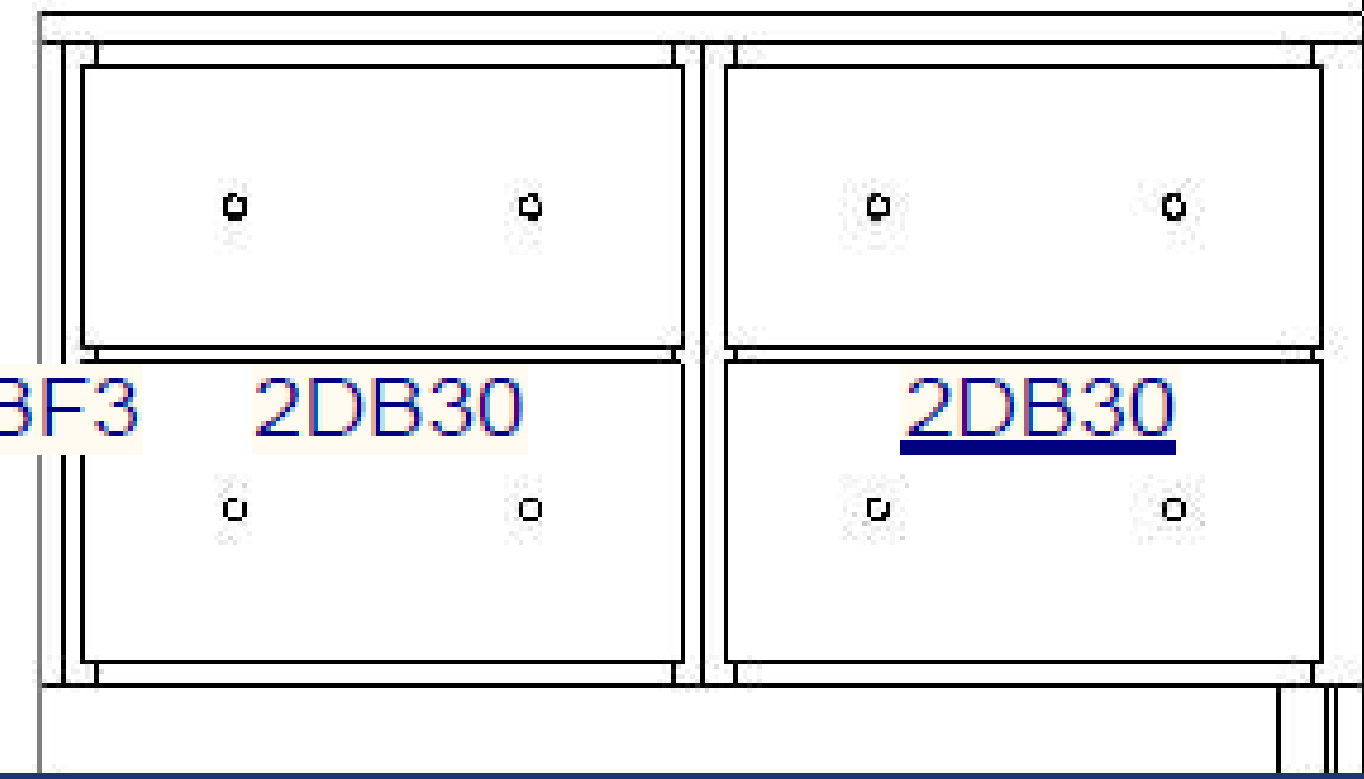

Door Style: Full-Overlay Pendleton
Specie: Maple
Stain: White III