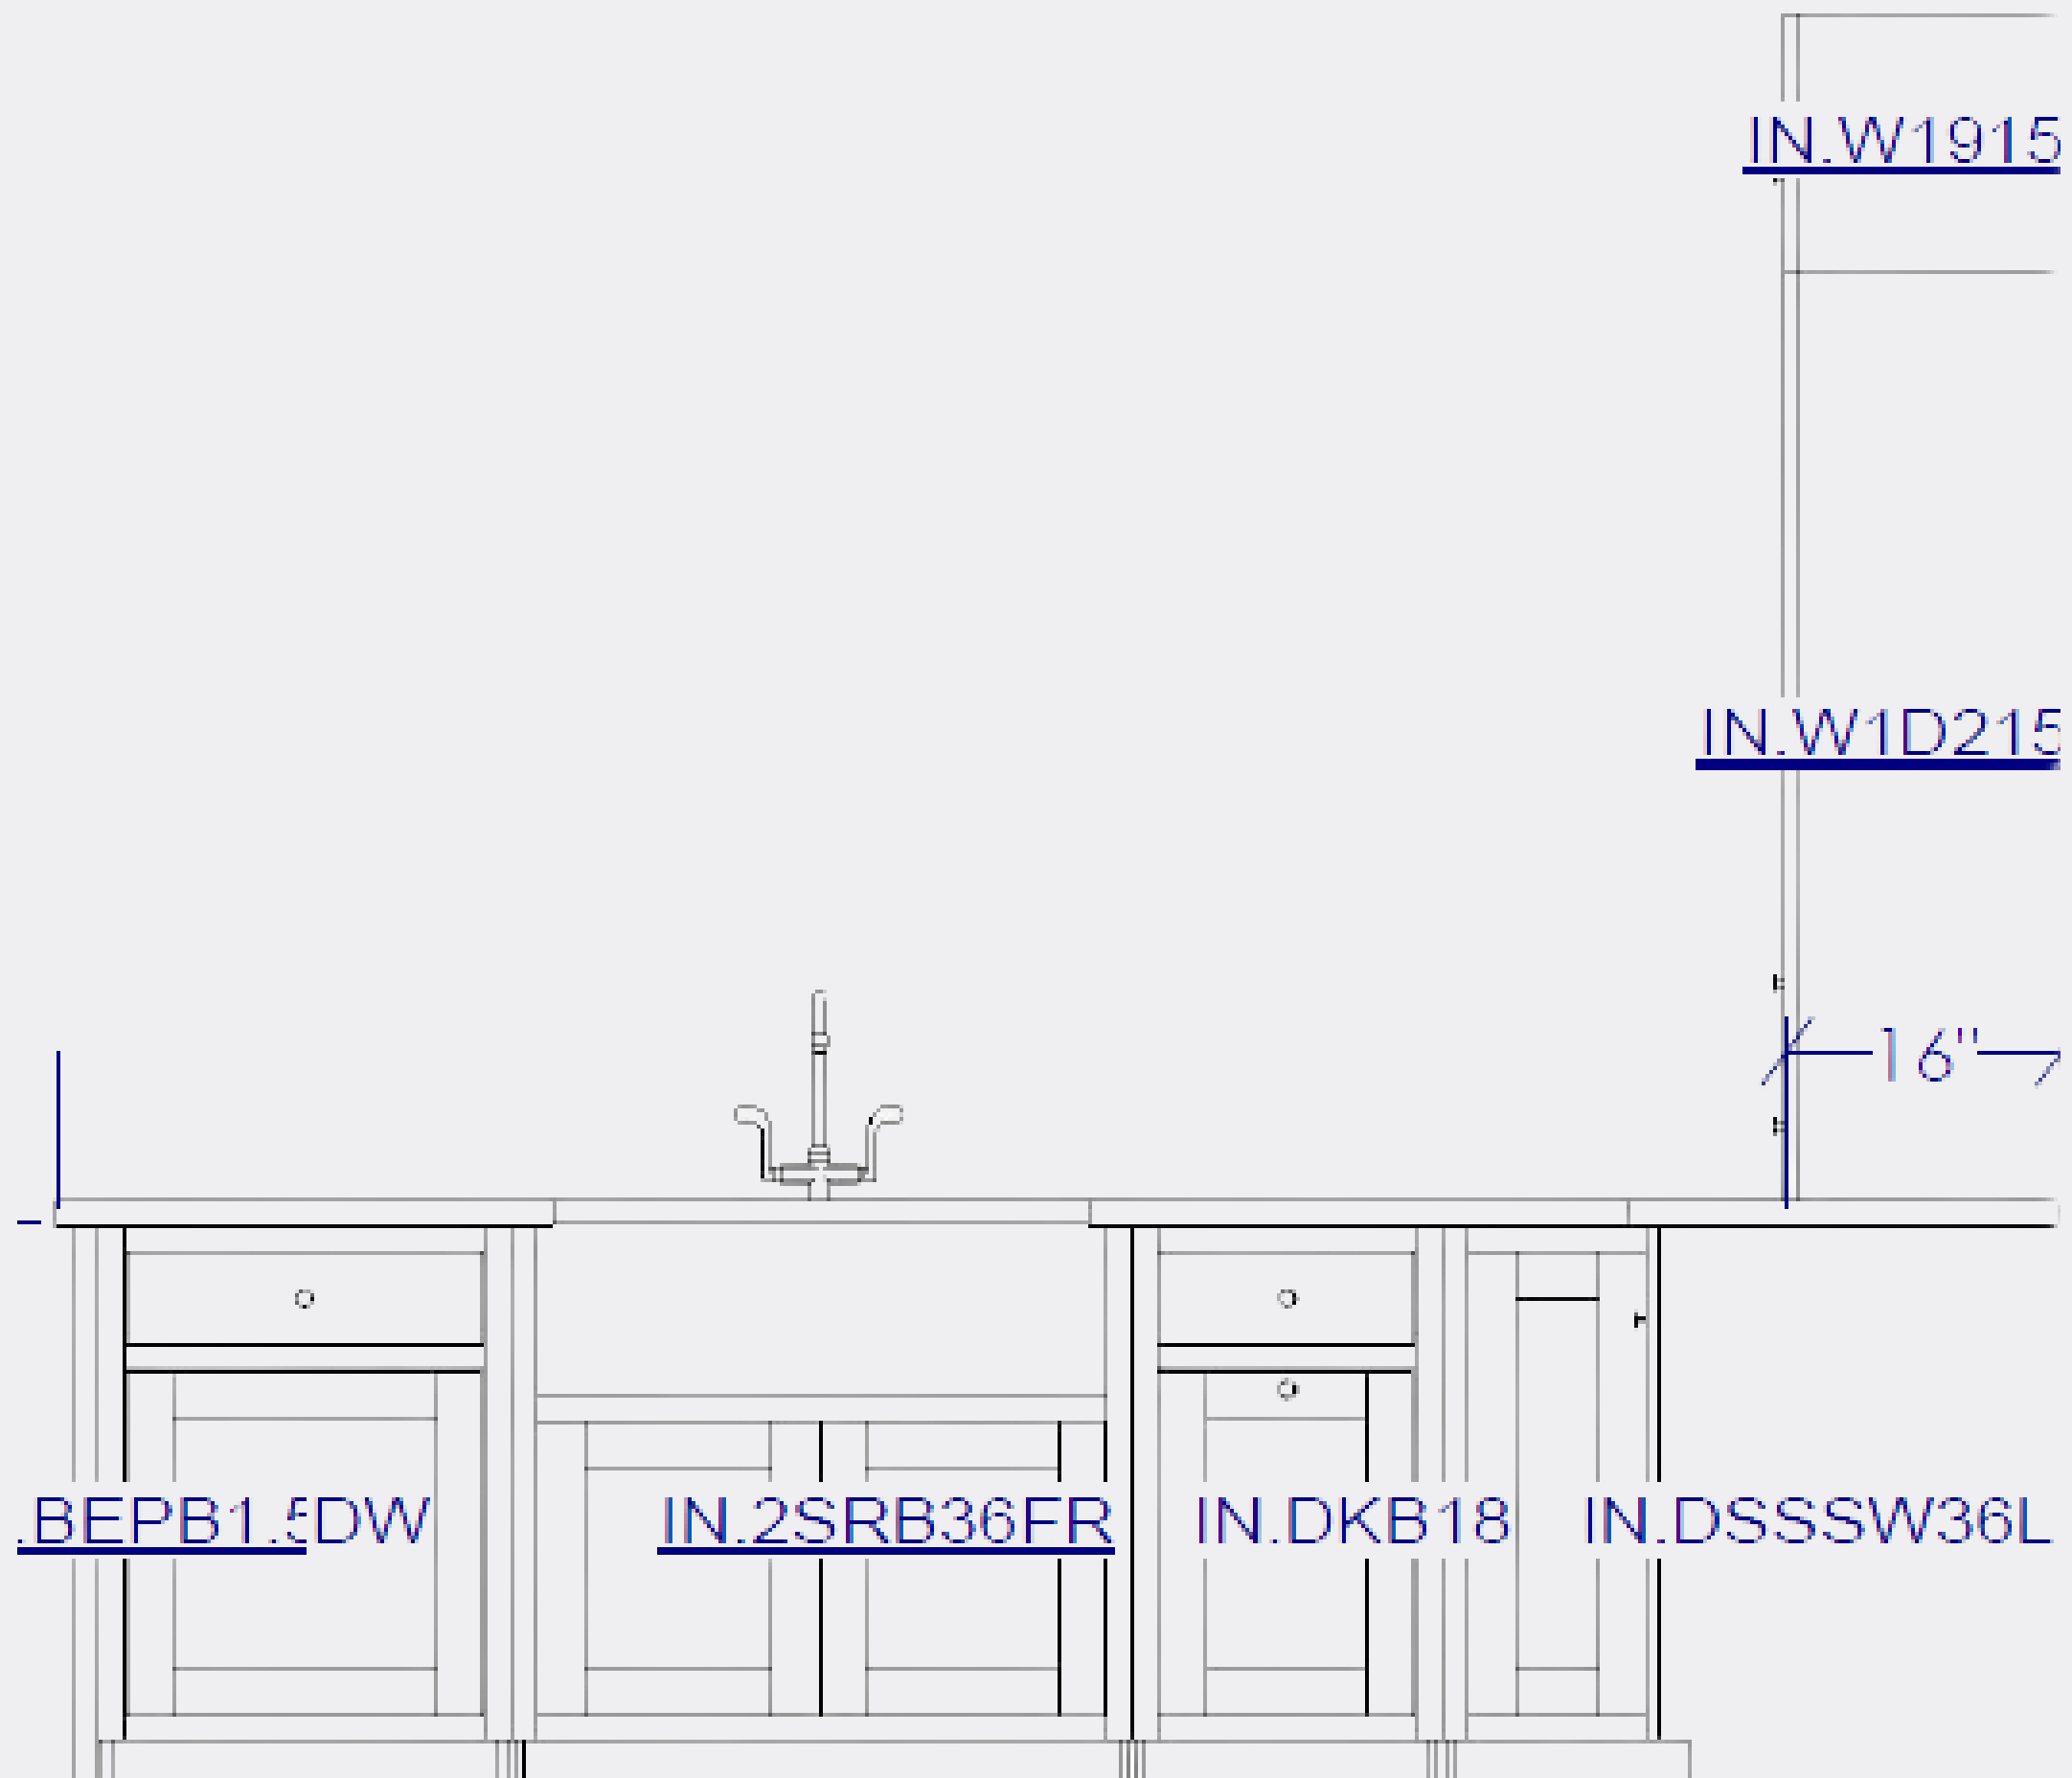

Kohler Whitehaven Farmers Sink