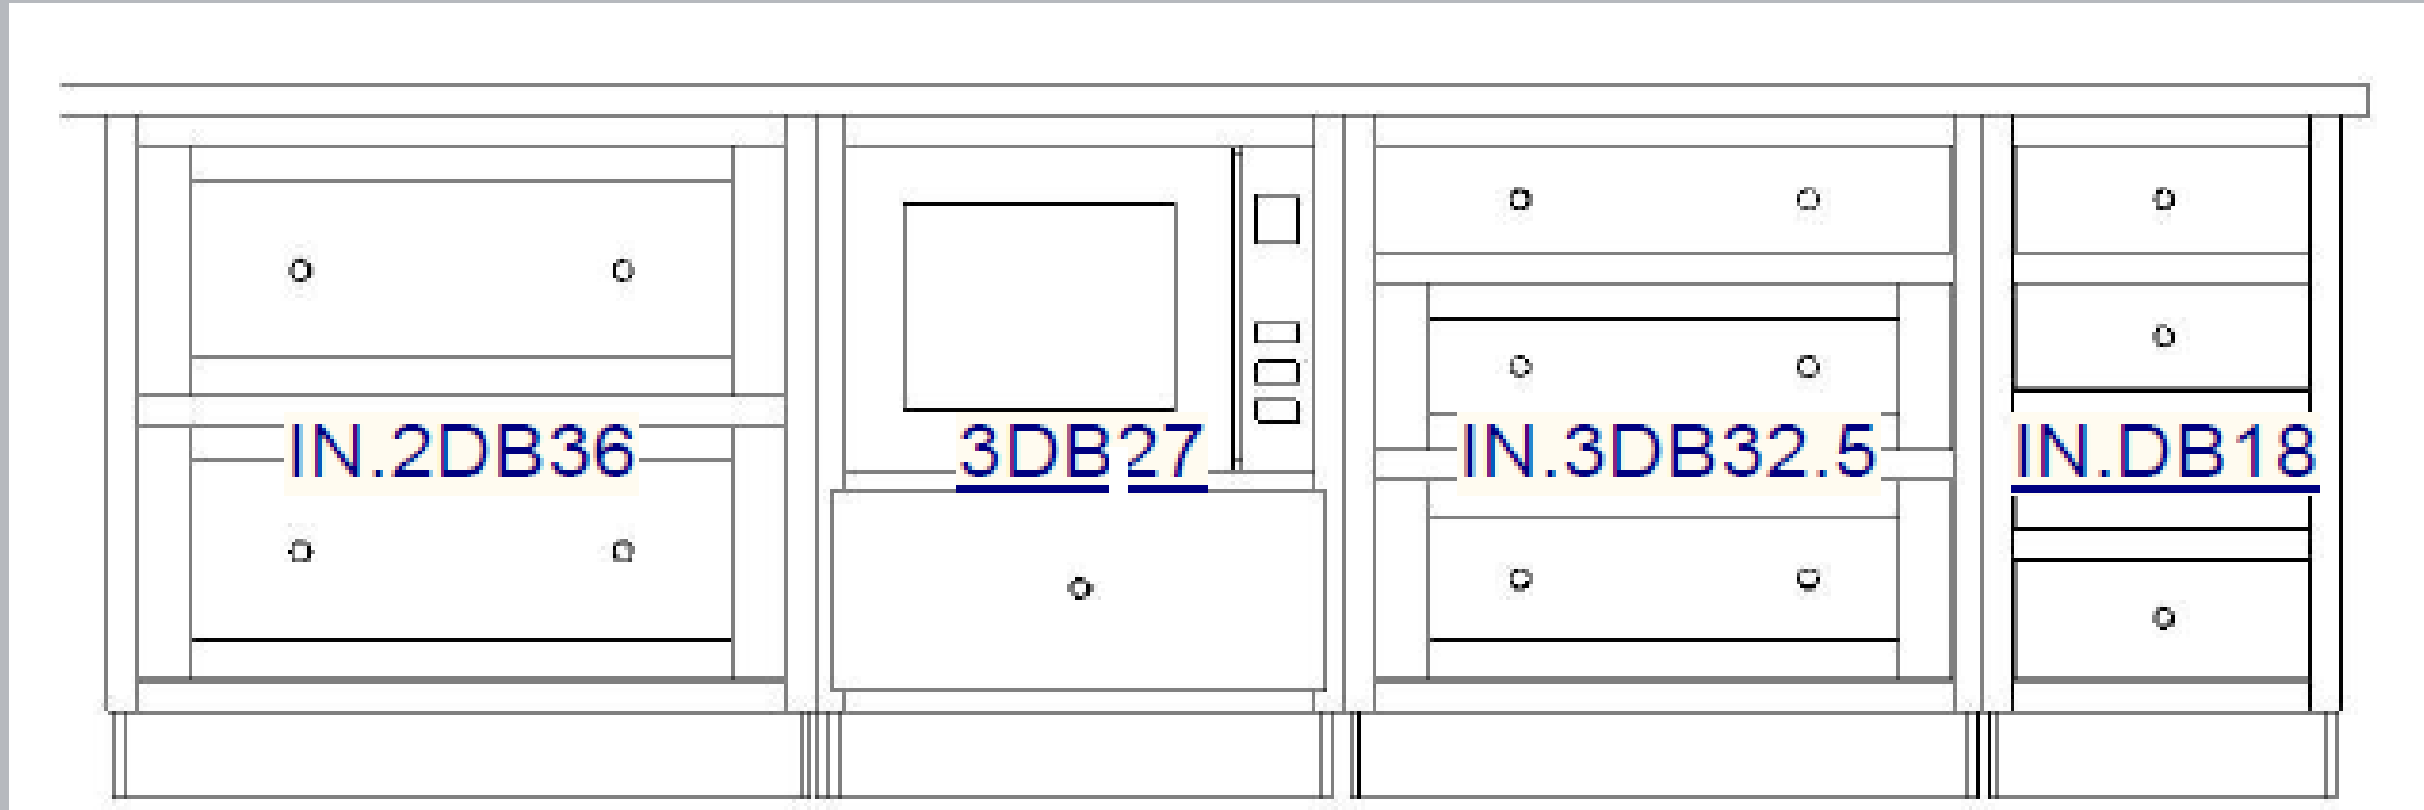

Picture Rendering Depicts the Kitchen Layout with Similar Selections

Kohler Whitehaven Farmers Sink

Door Style: Sterling Inset 275
Paint Grade: Iron Ore

Picture Rendering Depicts the Kitchen Island Layout with Similar Selections