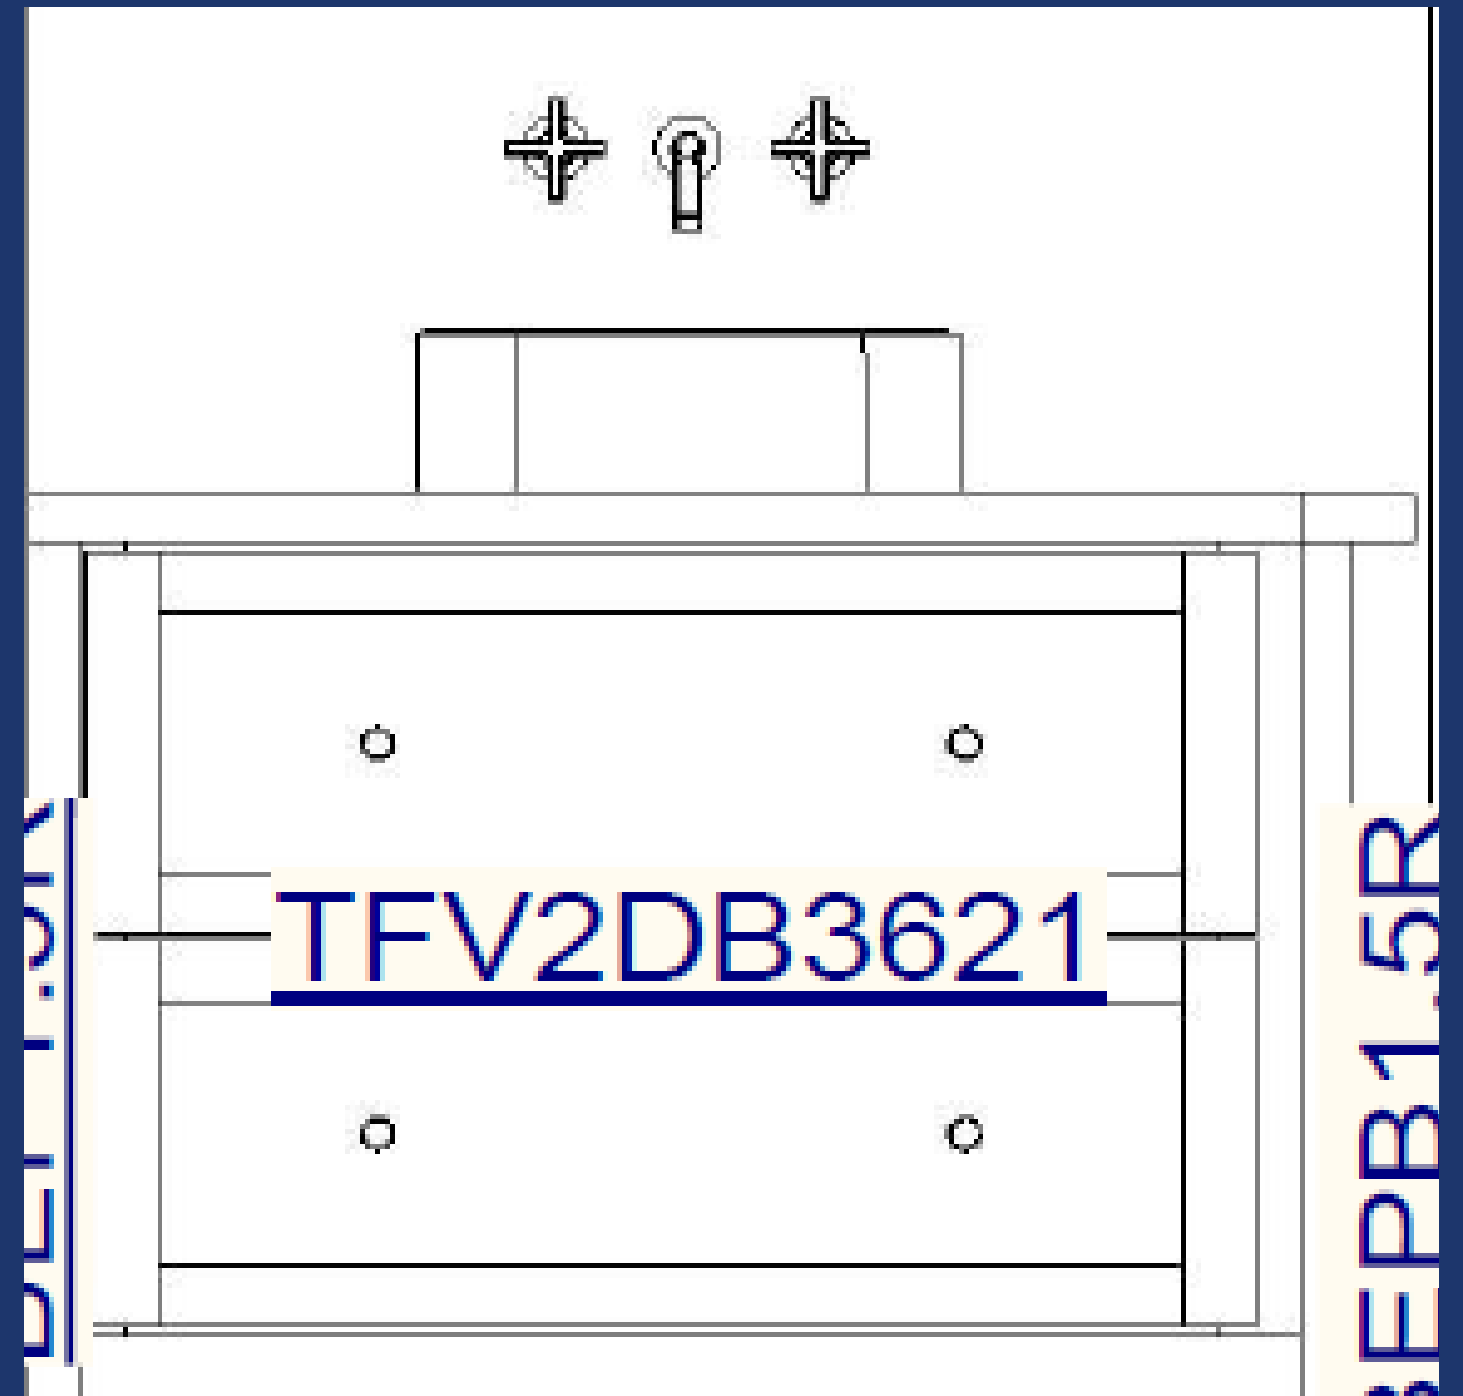

Vanity Top Options

Door Style: Pendleton 275
Specie: Quatersawn Oak
Stain: Natural Matte
Premium Finish: Brushed
Vin Ivory Glaze